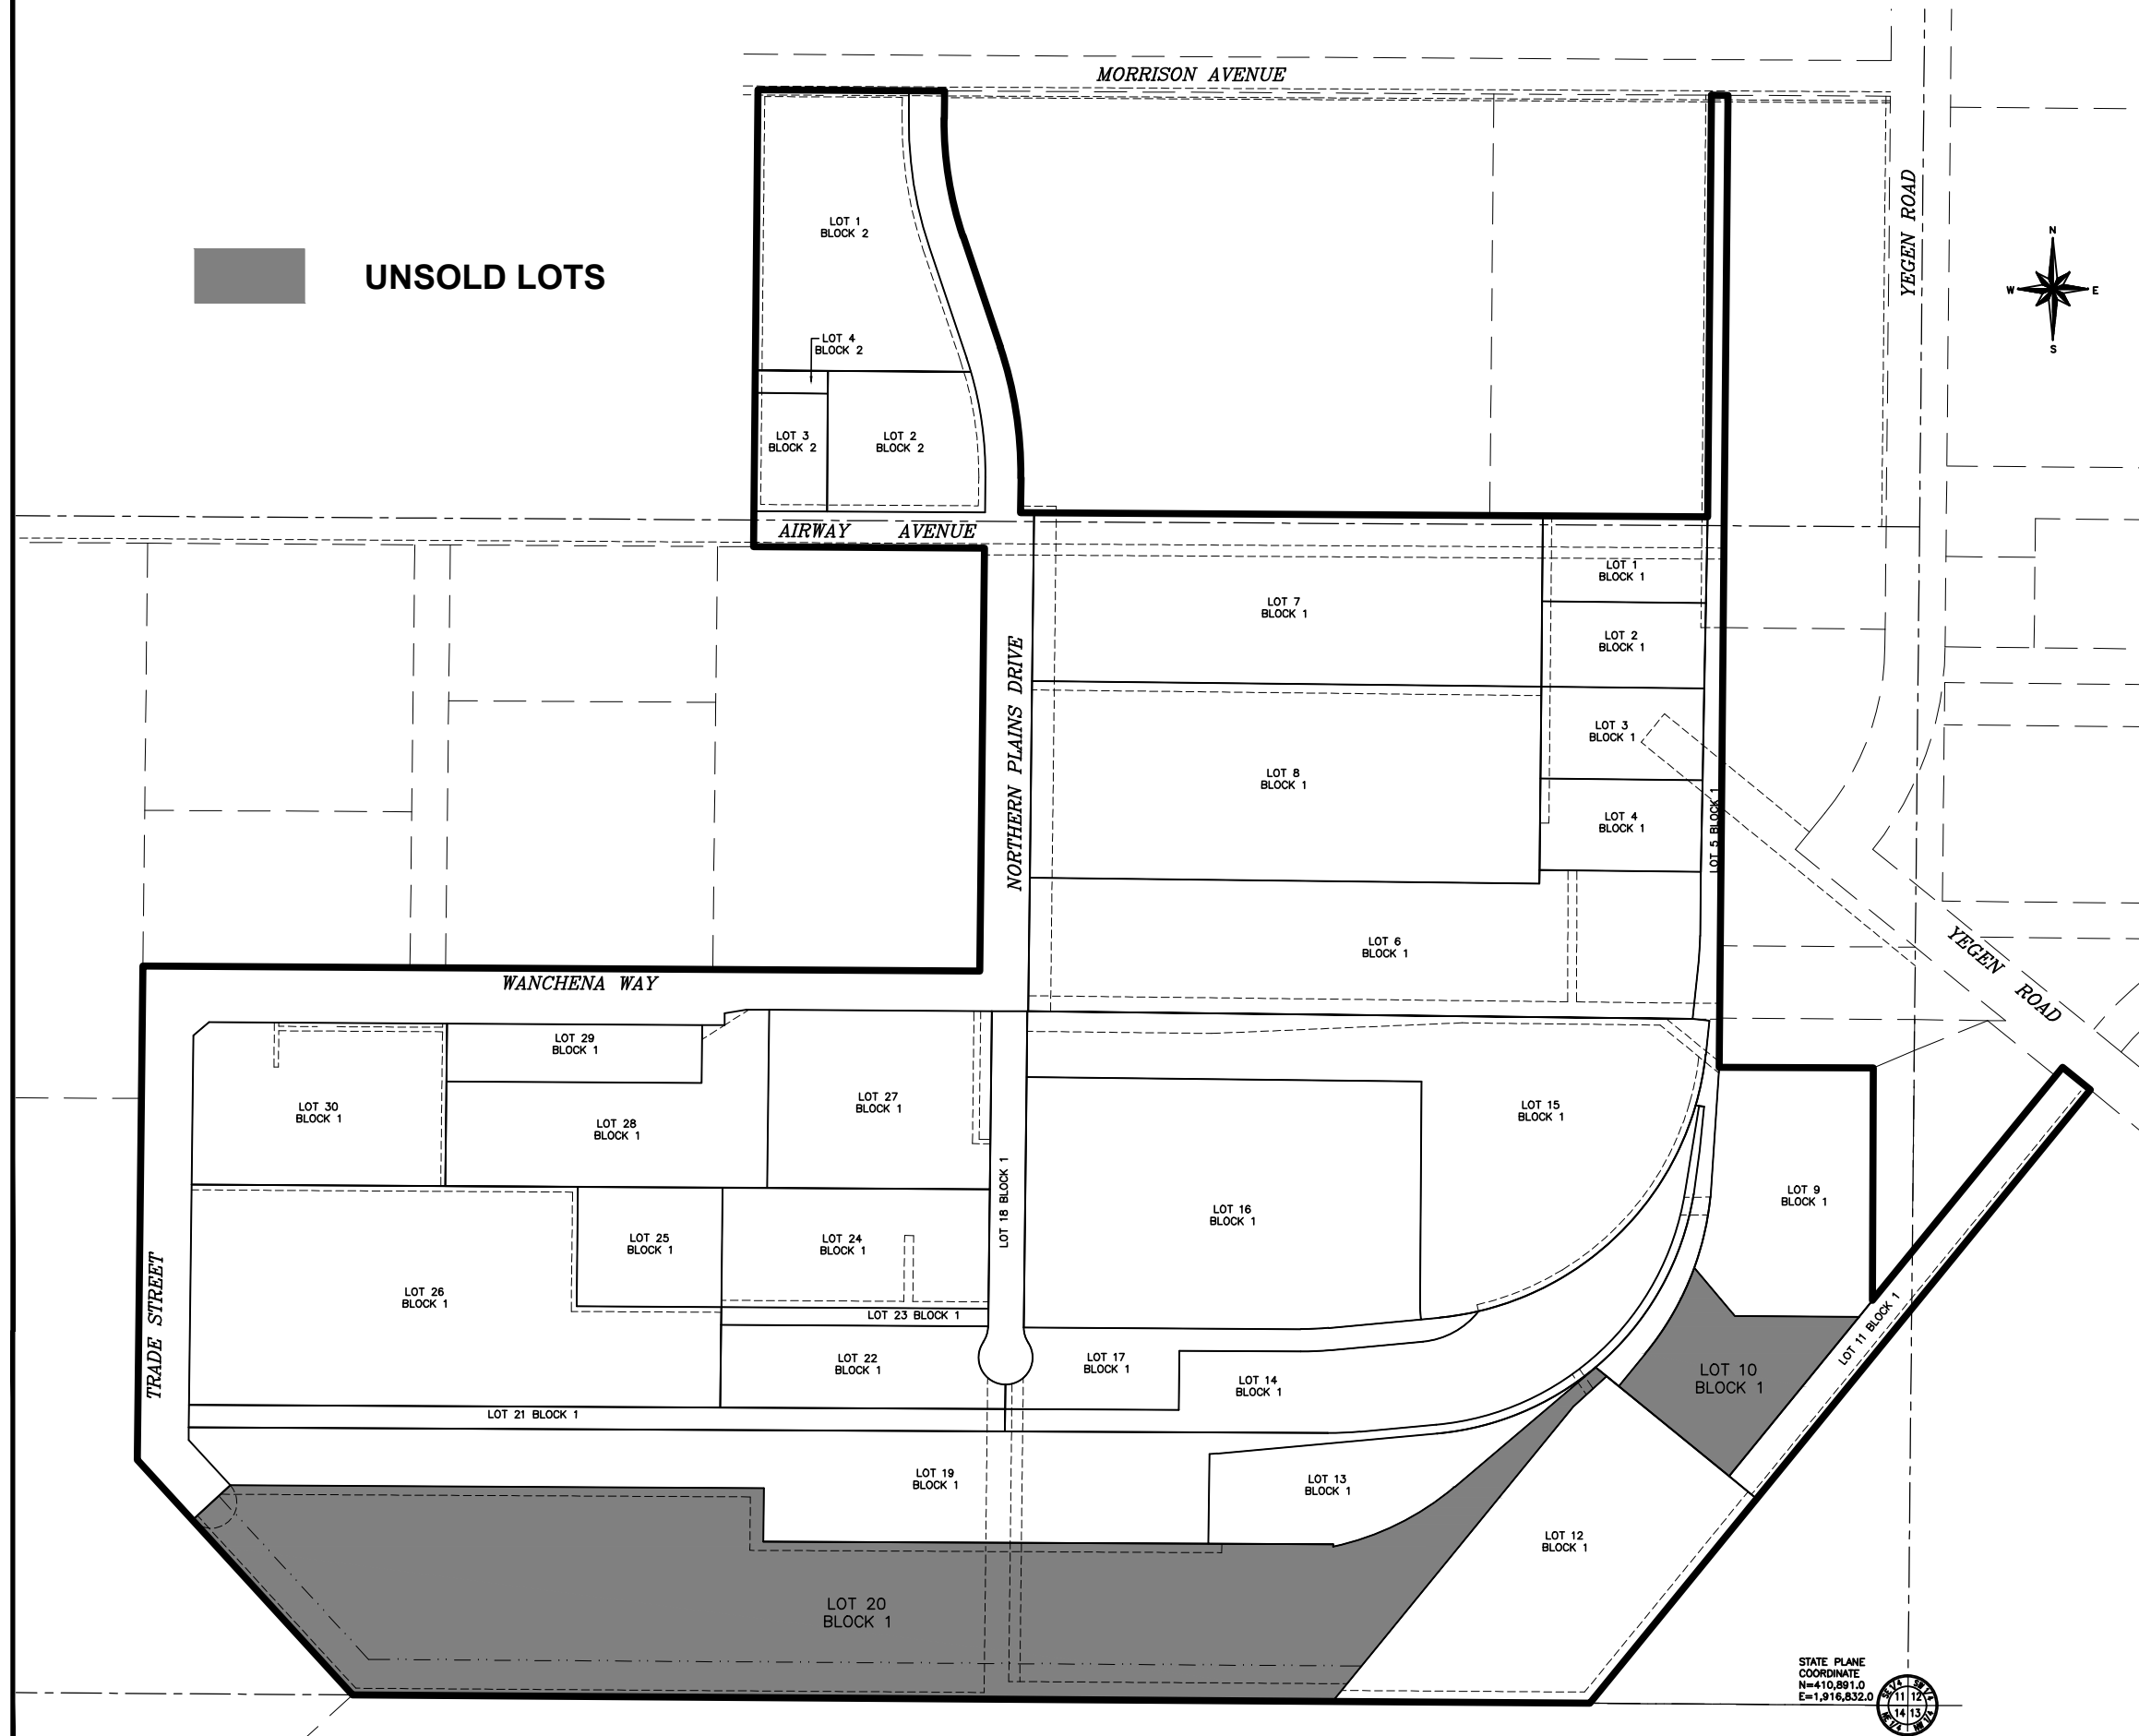

NORTHERN PLAINS COMMERCE CENTRE SECOND ADDITION

 **UNSOLD LOTS**

STATE PLANE
COORDINATE
N=410,891.0
E=1,916,832.0